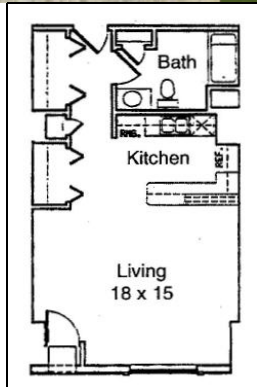

Brewers Point Apartments

Brewers Point Apartments is city living at its finest. Located on the Milwaukee River, it offers luxurious studio, one and two bedroom apartments.

It revels in convenience with close access to downtown shopping, entertainment and nightlife.

21-Studios/ bath
679-851 sq ft
\$705 - \$750

Four different floor plans

41 – Single bedrooms/bath
679-851 sq ft
\$830 - \$945

Eight different floor plans

- * Locked lobby with intercom system
- * Storage area and Laundry rooms on each floor
- * Surface and heated parking available
- * Recreation and Fitness center
- * \$400 Security Deposit
- * Heat included in rent

44 –Two bedrooms/2 bath
981-1203 sq ft
\$960 - \$1,335

Nine different floor plans

If interested contact:
Mia McKay, Leasing Agent
1858 N. Commerce Street
Milwaukee, WI 53212
Ph (414) 264-2004 fax (414) 267-3112
Toll free (877) 781-5961