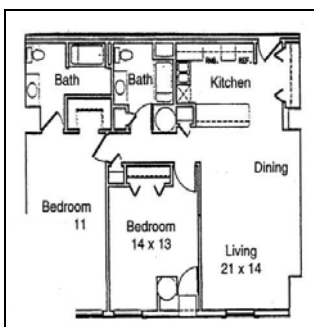

21-Studios/ bath
679-851 sq ft
\$705 - \$750

Four different floor plans

41 – Single bedrooms/bath
679-851 sq ft
\$830 - \$945

Eight different floor plans

- * Locked lobby with intercom system
- * Storage area and Laundry rooms on each floor
- * Surface and heated parking available
- * Recreation and Fitness center
- * \$400 Security Deposit
- * Heat included in rent

44 –Two bedrooms/2 bath
981-1203 sq ft
\$960 - \$1,335

Nine different floor plans

If interested contact:
Mia McKay, Leasing Agent
1858 N. Commerce Street
Milwaukee, WI 53212
Ph (414) 264-2004 fax (414) 267-3112
Toll free (877) 781-5961