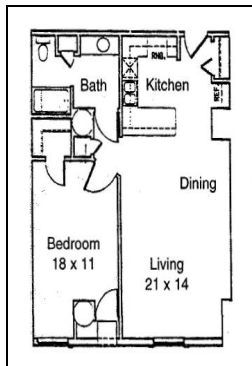

Brewers Point Apartments

Brewers Point Apartments is city living at its finest. Located on the Milwaukee River, it offers luxurious studio, one and two bedroom apartments.

It revels in convenience with close access to downtown shopping, entertainment and nightlife.

21-Studios/ bath
679-851 sq ft
\$705 - \$750

Four different floor plans

41 – Single bedrooms/bath
679-851 sq ft
\$830 - \$945

Eight different floor plans

- * Locked lobby with intercom system
- * Storage area and Laundry rooms on each floor
- * Surface and heated parking available
- * Recreation and Fitness center
- * \$400 Security Deposit
- * Heat included in rent

44 –Two bedrooms/2 bath
981-1203 sq ft
\$960 - \$1,335

Nine different floor plans

If interested contact:
Mia McKay, Leasing Agent
1858 N. Commerce Street
Milwaukee, WI 53212
Ph (414) 264-2004 fax (414) 267-3112
Toll free (877) 781-5961